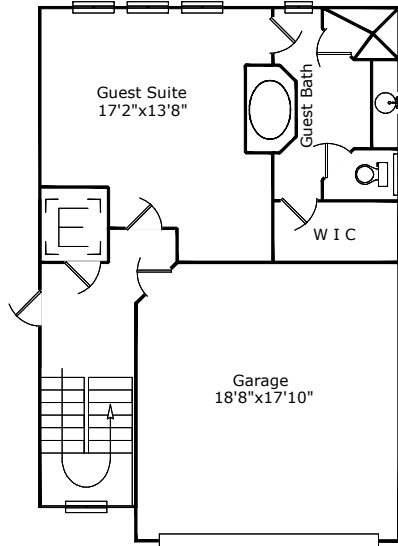

2nd Level

3rd Level

Ground Level

Ground Level Living	605
2nd Level Living	970
3rd Level Living	970
Total AC Sq. Ft.	2,545
2nd Level Deck	546
3rd Level Deck	182
Garage	365
Total Sq. Ft.	3,638

5886 Shell Cove Drive Cape Coral FL 33914