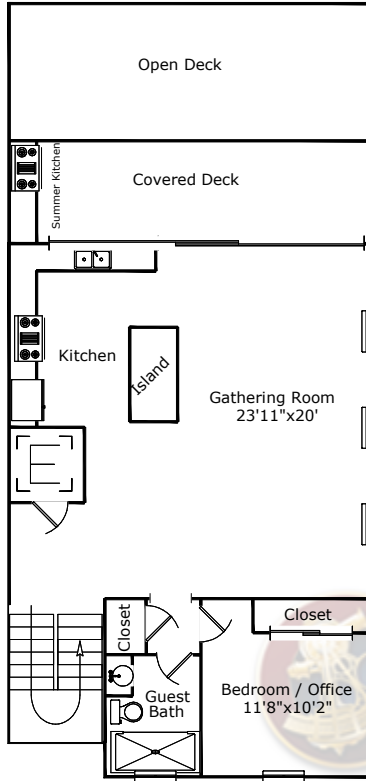

2nd Level

3rd Level

Ground Level

Ground Level Living	605
2nd Level Living	970
3rd Level Living	970
Total AC Sq. Ft.	2,545
2nd Level Deck	546
3rd Level Deck	182
Garage	365
Total Sq. Ft.	3,638

5886 Shell Cove Drive Cape Coral FL 33914