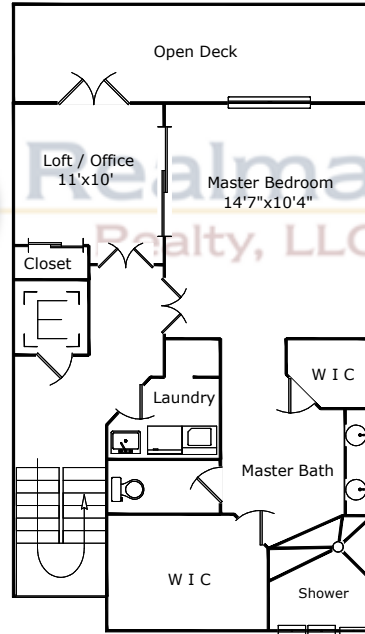

2nd Level

3rd Level

Ground Level

Ground Level Living	605
2nd Level Living	970
3rd Level Living	970
Total AC Sq. Ft.	2,545
2nd Level Deck	546
3rd Level Deck	182
Garage	365
Total Sq. Ft.	3,638

5886 Shell Cove Drive Cape Coral FL 33914