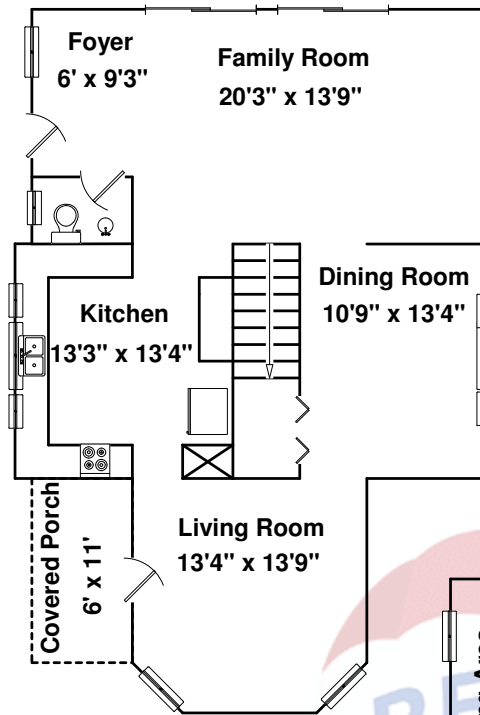

Main level

Barn
30' x 36'

Upper Level

1285E CR 1450N Tuscola IL 61953

RE/MAX Realty Associates

Brenda Keith

Office: 217.373.4918

Mobile: 217.841.4804

Email: brendakeith@remax.net

Web: <http://www.brendakeithrealty.com>

Area:	Sq. Ft.
First Floor	957
Second Floor	957
Garage	420
Covered Porch	66