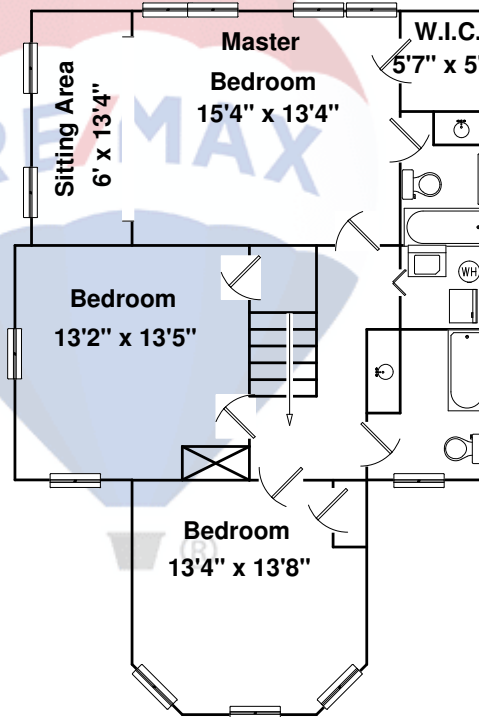

Main level

Barn
30' x 36'

Upper Level

1285E CR 1450N Tuscola IL 61953

RE/MAX Realty Associates

Brenda Keith

Office: 217.373.4918

Mobile: 217.841.4804

Email: brendakeith@remax.net

Web: <http://www.brendakeithrealty.com>

Area:	Sq. Ft.
First Floor	957
Second Floor	957
Garage	420
Covered Porch	66